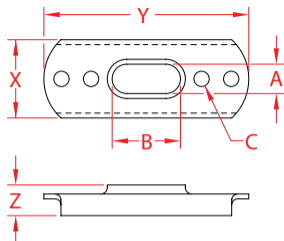

# "T" PLATE

## 316 STAINLESS STEEL

Import

Stamped

ITEM	A	B	C	X (height)	Y (length)	Z (width)	WT (lb)	PACKAGING TYPE	EACH (qty)	INNER (qty)	CARTON (qty)	UPC
S0743-0003	0.28"	0.51"	0.18"	0.58"	1.96"	0.12"	0.01	POLYBAG	1	10	500	791506050353
S0743-0004	0.45"	0.90"	0.24"	1.04"	2.60"	0.41"	0.05	POLYBAG	1	10	500	791506050360
S0743-0005	0.38"	1.04"	0.18"	1.04"	3.45"	0.41"	0.07	POLYBAG	1	5	200	791506050377
S0743-0007	0.61"	1.36"	0.25"	1.50"	4.85"	0.55"	0.20	POLYBAG	1	5	200	791506050384
S0743-0010	0.75"	1.61"	0.22"	1.50"	5.94"	0.55"	0.48	POLYBAG	1	1	50	791506050391

**NOTE:**  
**ALL DIMENSIONS ARE NOMINAL (+/- 3%) AND ARE SUBJECT TO CHANGE WITHOUT NOTICE.**